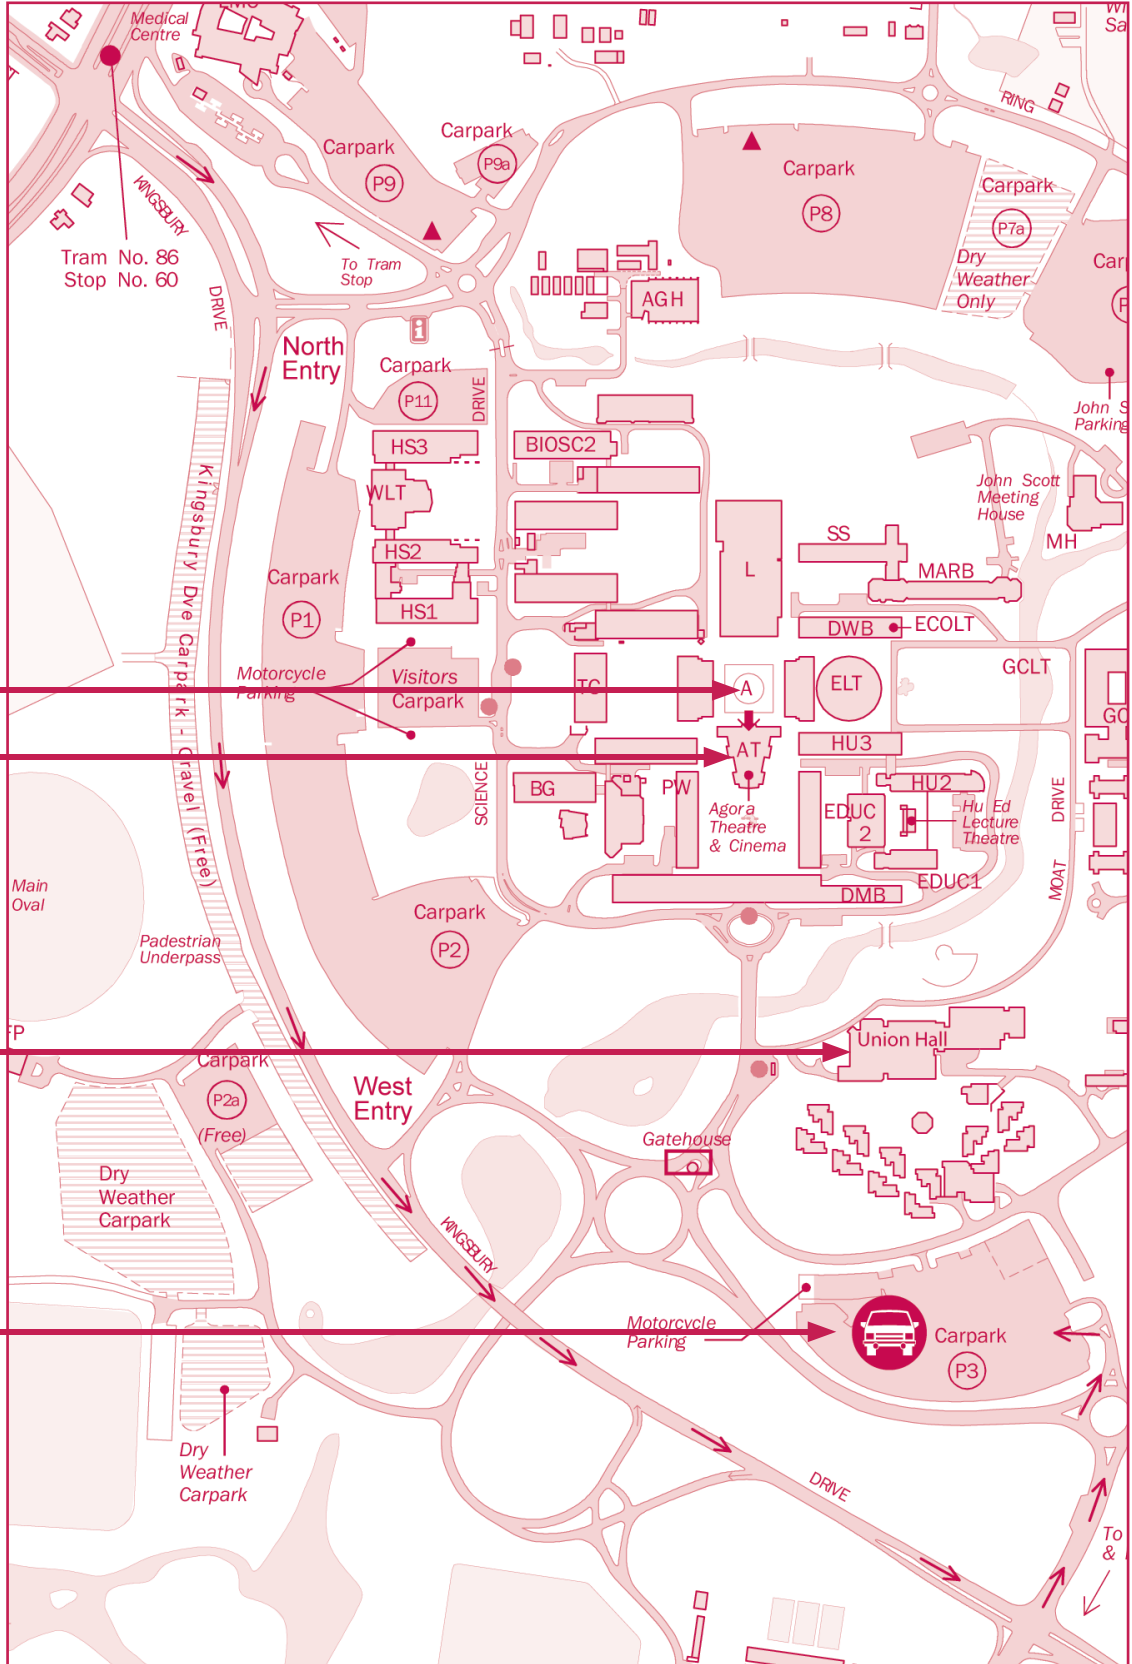

La Trobe University

Kingsbury Dve, Bundoora, Melways Ref. 19 G8

Agora Cinema

Agora Theatre

Registration and Odeon Theatre

Car Parking