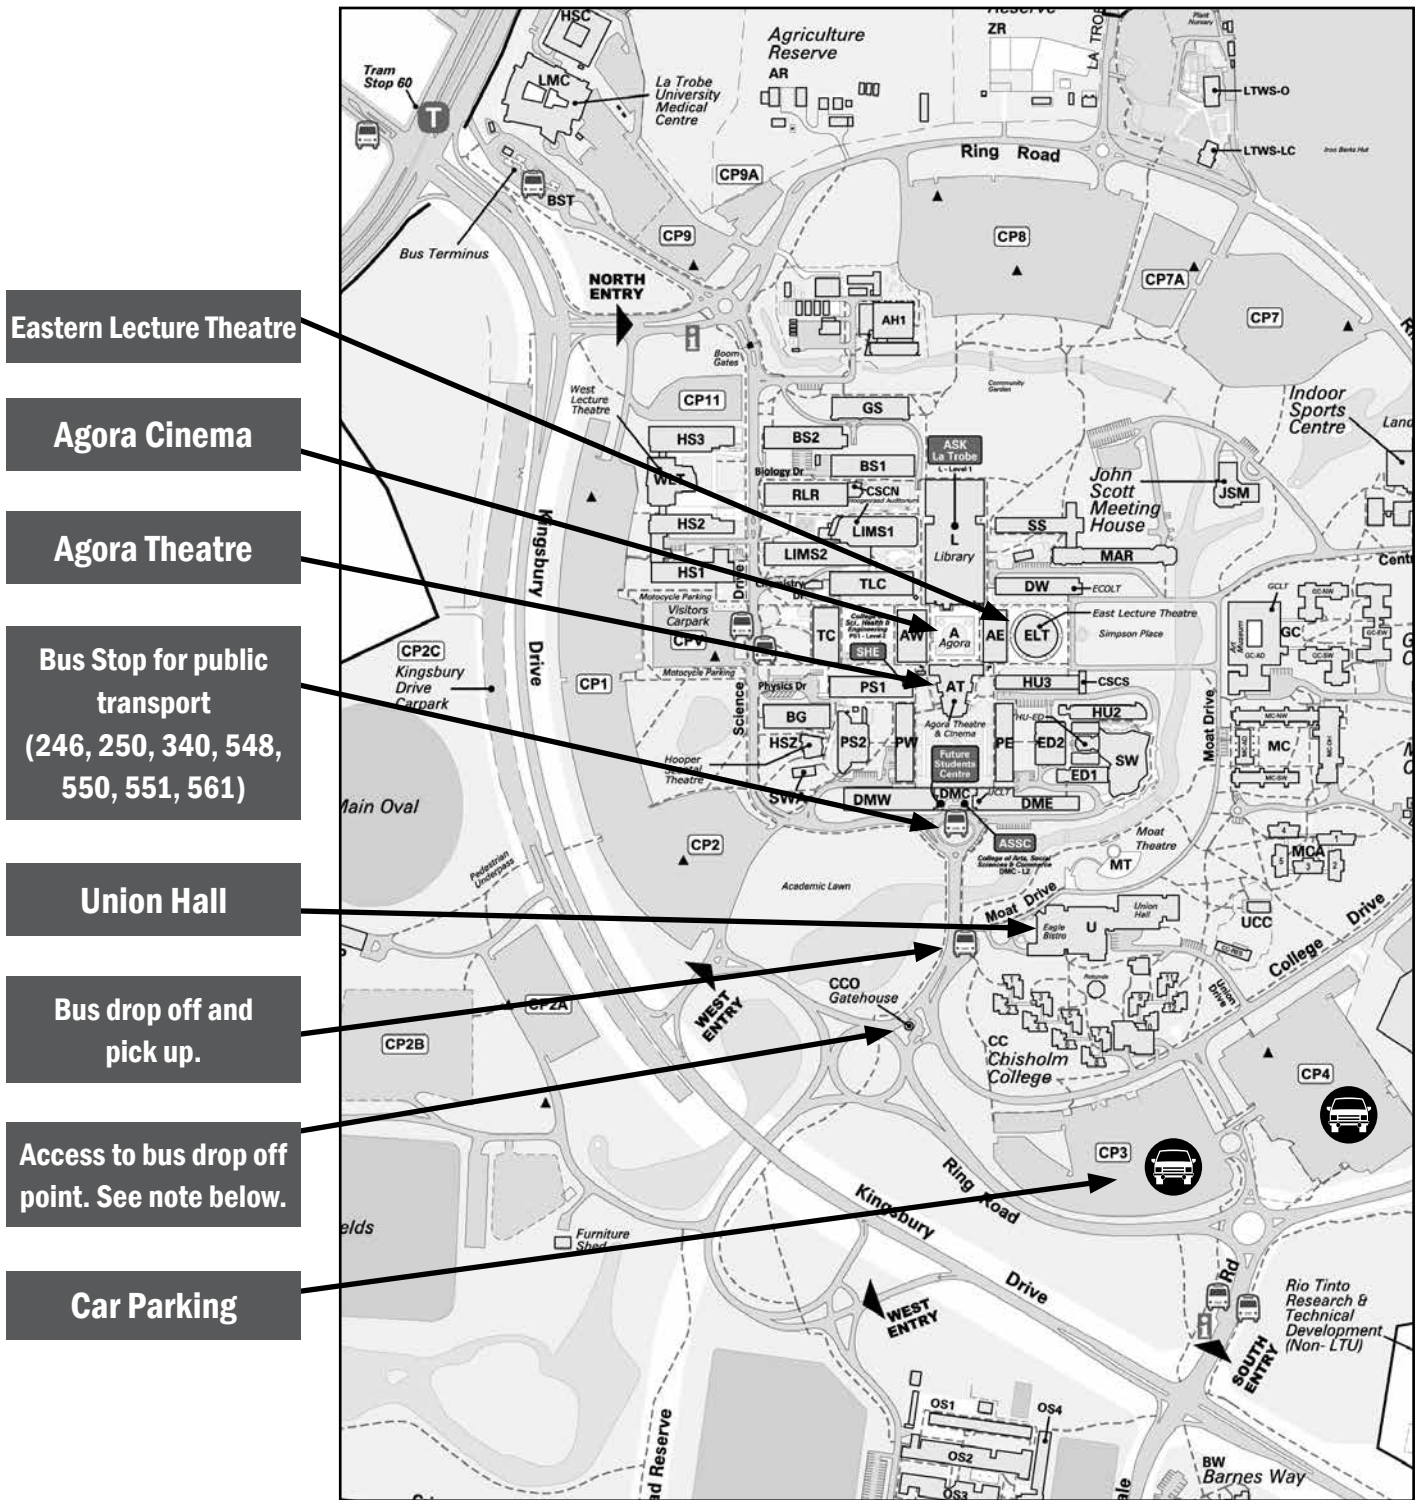

SCIENCE TALENT SEARCH

La Trobe University
Kingsbury Dve, Bundoora, Melways Ref. 19 G8

For access to Bus drop off point please tell security that you are dropping off/picking up students for the STS.