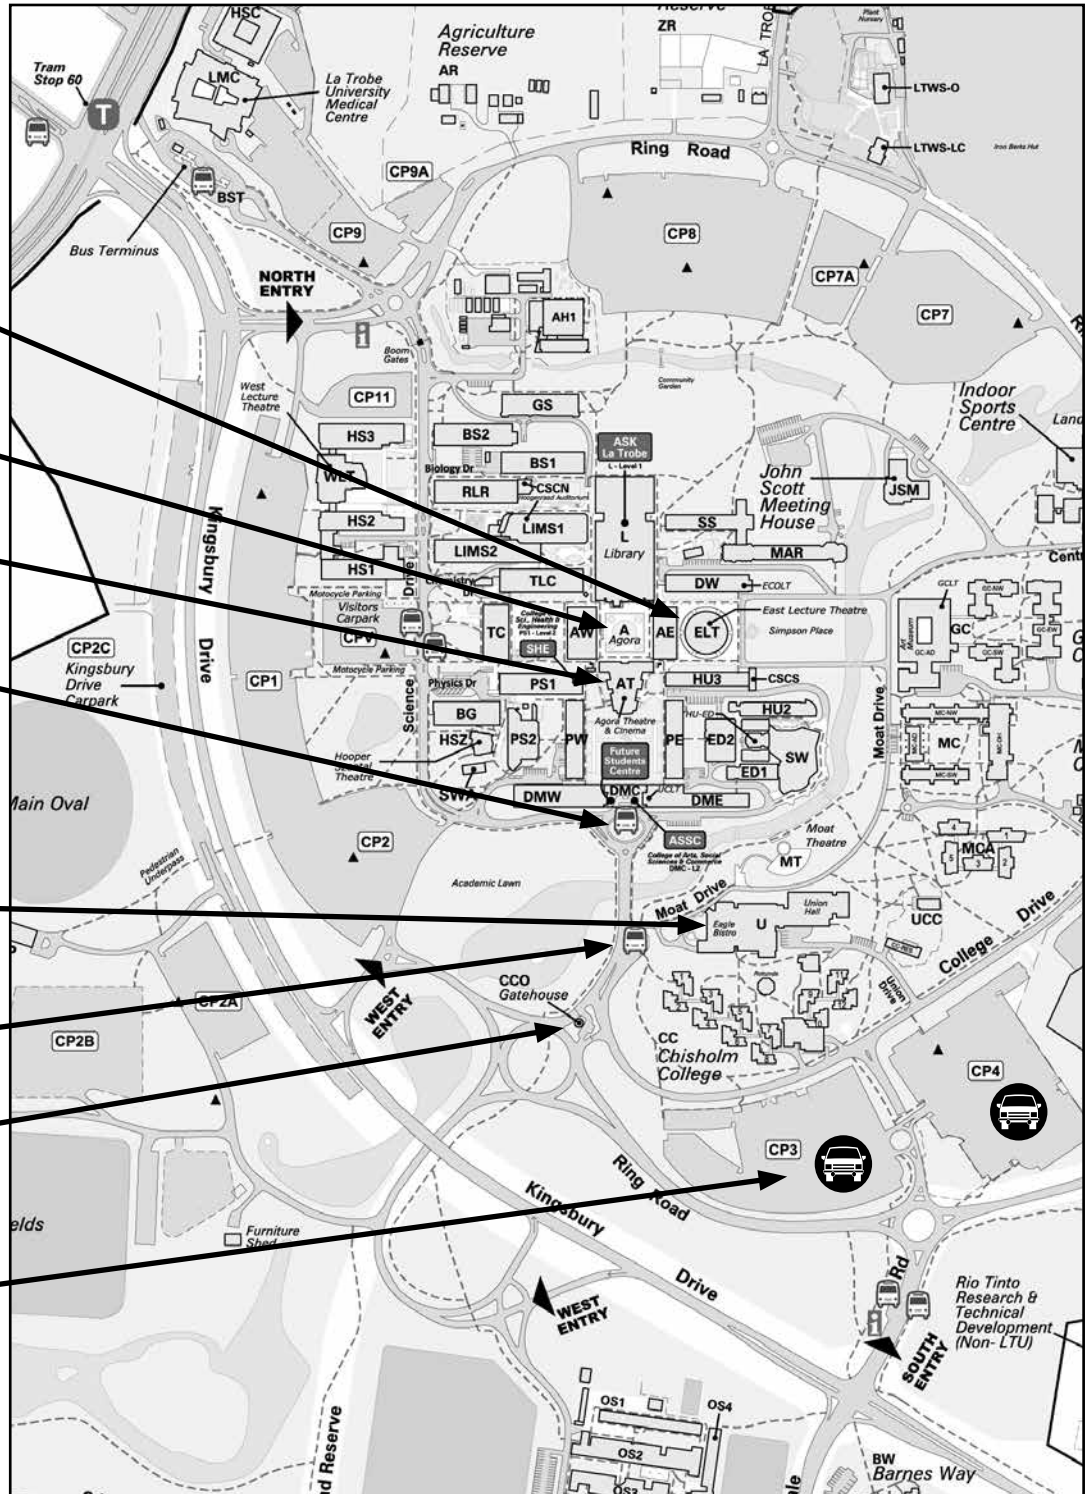

SCIENCE TALENT SEARCH 2019

La Trobe University
Kingsbury Dve, Bundoora, Melways Ref. 19 G8

Eastern Lecture Theatre

Agora Cinema

Agora Theatre

**Bus Stop for public transport
(246, 250, 340, 548,
550, 551, 561)**

**Union Hall and
The Odeon**

**Bus drop off and
pick up.**

**Access to bus drop off
point. See note below.**

Car Parking

For access to Bus drop off point please tell security that you are dropping off/picking up students for the STS.