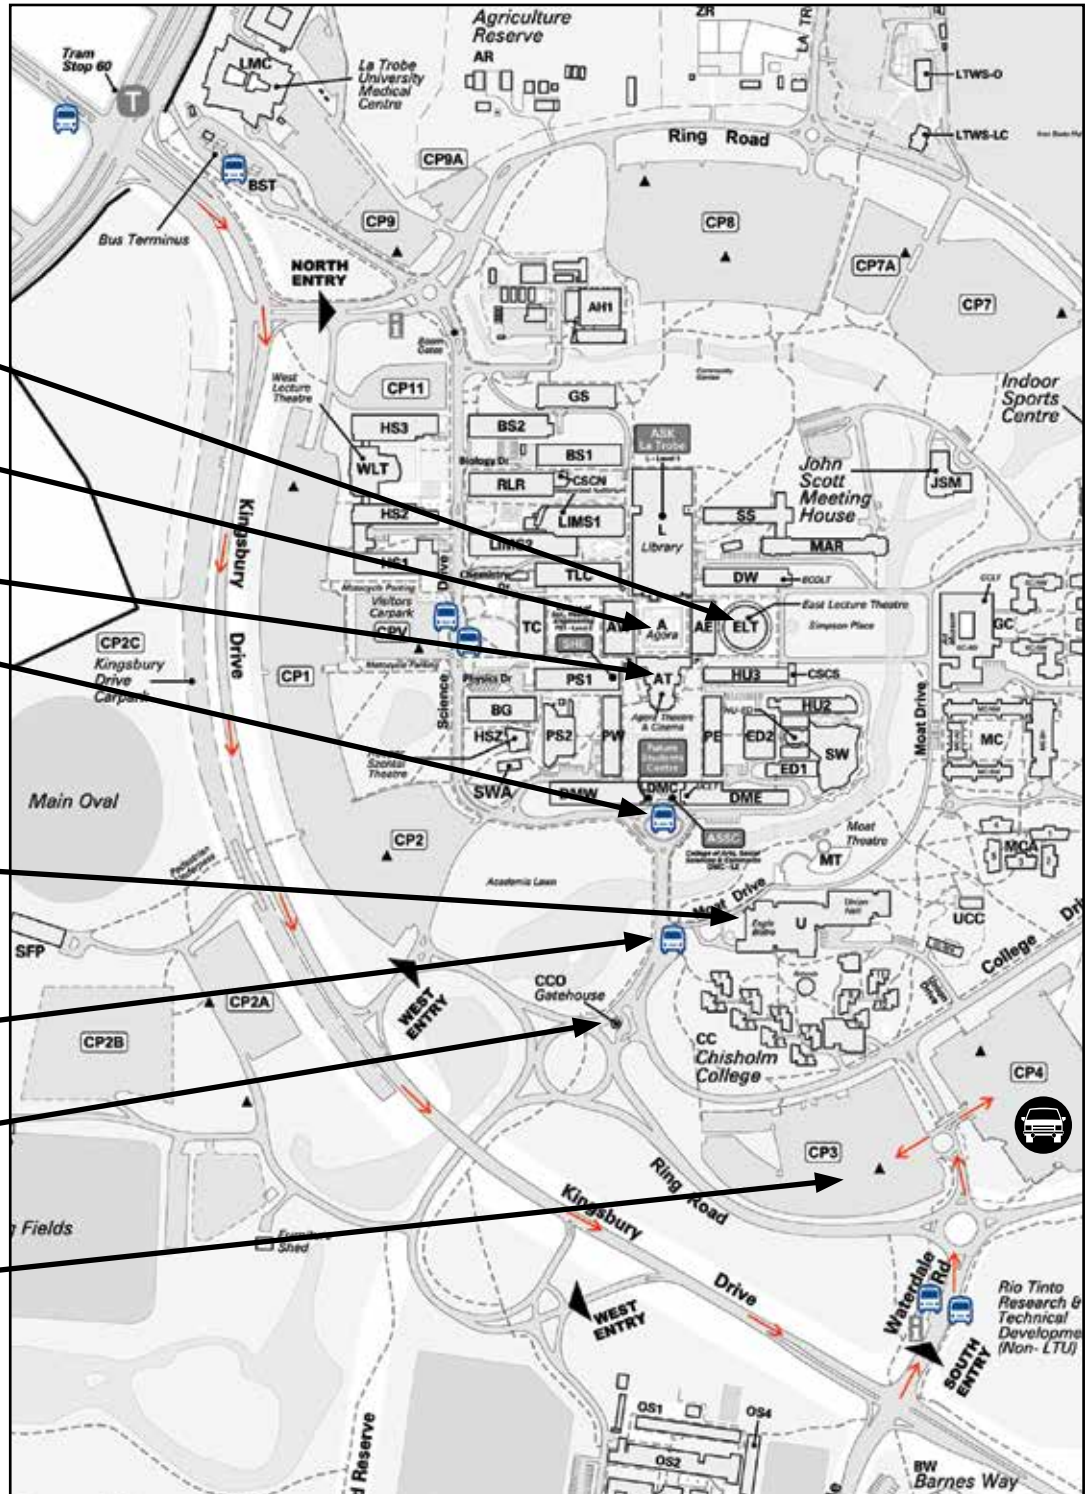

# SCIENCE TALENT SEARCH 2016

**La Trobe University**  
Kingsbury Dve, Bundoora, Melways Ref. 19 G8

Eastern Lecture Theatre

Agora Cinema

Agora Theatre

Bus Stop for public transport  
(246, 250, 340, 548, 550, 551, 561)

Union Hall

Bus drop off and pick up.

Access to bus drop off point. See note below.

Car Parking

**For access to Bus drop off point please tell security that you are dropping off/picking up students for the STS.**