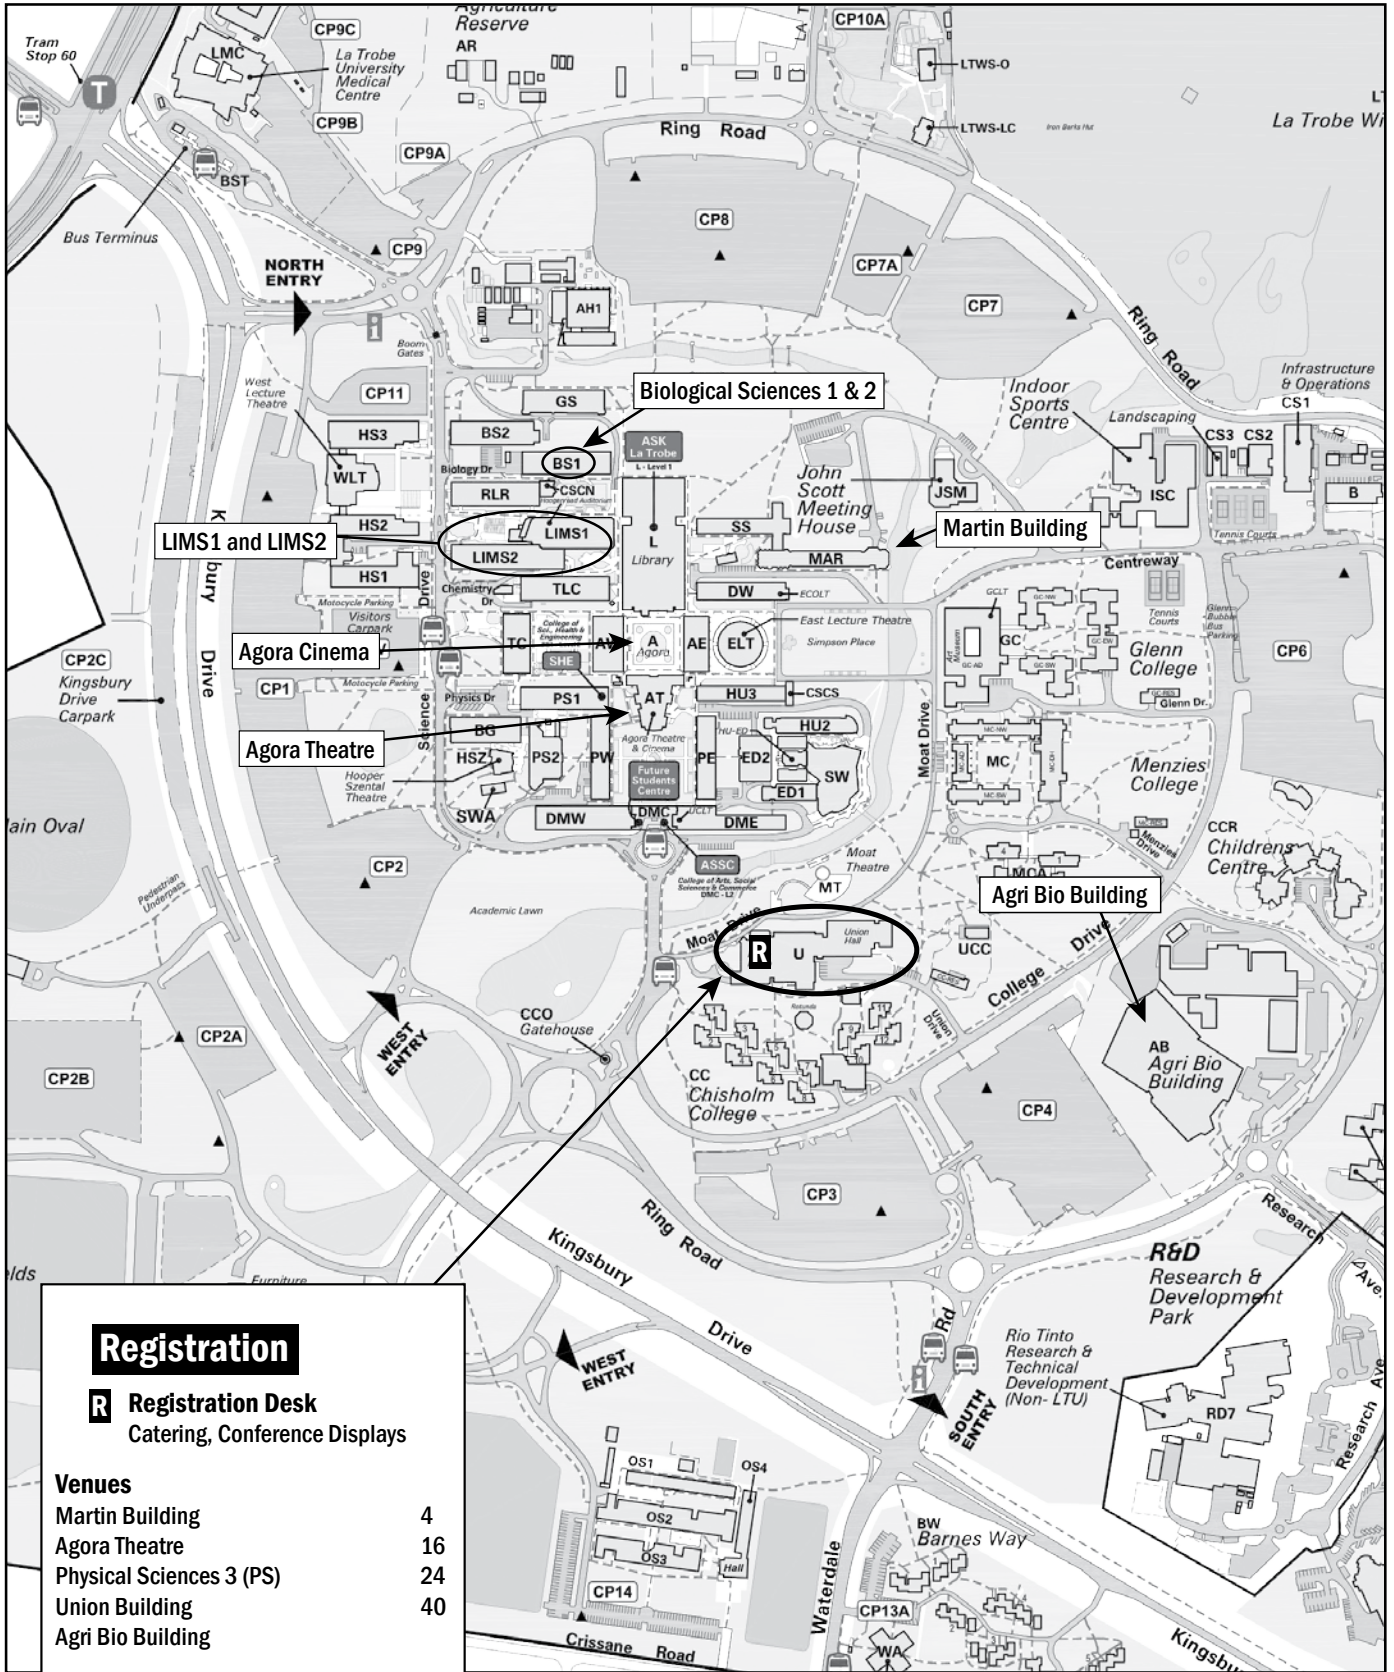

2018 VCE Conference Series

La Trobe University, Bundoora

Car Parking Information

La Trobe University uses Pay-as-you-go (PAYG) parking so you only pay for the time you use.

We recommend you pre-register online or download this app on your device CellOPark at <https://www.cellopark.com.au/Site/register>.

You will be asked to register your vehicle number plate and credit card details.

Please do this well before the Exhibition and Presentation Day and well before you arrive at the car park. Once on site, you can simply tap on your app and it will guide you from there.

Call 9111 1799 for help. For more information please visit latrobe.edu.au/transport-central